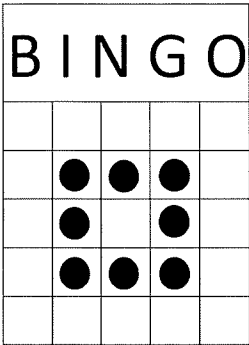

3PM Session

PACKAGES SELL FOR \$14 AND INCLUDE ALL MAIN GAMES.
PROGRESSIVE GAMES 4 & 9 SOLD SEPERATELY

GAME 1 \$2 PER CARD
BLUE BORDER (3 ON 1)
SMALL FRAME-
AS SHOWN
PRIZE 70% OF SALES

GAME 2 \$2 PER CARD
ORANGE BORDER (3 ON 1)
HARDWAY BINGO-
ANY DIRECTION
PRIZE 70% OF SALES

GAME 3 \$2 PER CARD
GREEN BORDER (3 ON 1)
LETTER "X"-
AS SHOWN
PRIZE 70% OF SALES

GAME 4 \$3 PER CARD
BLUE TINT (3 ON 1)
PROGRESSIVE "T" AS SHOWN. STARTS AT
25#S FOR \$100 AND INCREASES ONE
NUMBER EVERY OTHER SESSION AND 25%
OF SALES PER SESSION. CONSOLATION
50% OF SALES

GAME 5 \$2 PER CARD
YELLOW BORDER (3 ON 1)
BLOCK OF 8-
ANY DIRECTION
PRIZE 70% OF SALES

GAME 6 \$2 PER CARD
PINK BORDER (3 ON 1)
CRAZY LARGE KITE-
ANY DIRECTION
PRIZE 70% OF SALES

GAME 7 \$2 PER CARD
GREY BORDER (3 ON 1)
STRAIGHT AND 4 CORNERS-
STRAIGHT ANY DIRECTION
PRIZE 70% OF SALES