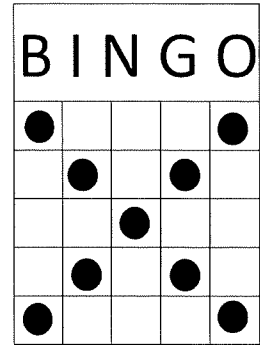

3PM Session

PACKAGES SELL FOR \$14 AND INCLUDE ALL MAIN GAMES.
PROGRESSIVE GAMES 4 & 9 SOLD SEPERATELY

GAME 1 \$2 PER CARD
BLUE BORDER (3 ON 1)
SMALL FRAME-
AS SHOWN
PRIZE 70% OF SALES

GAME 2 \$2 PER CARD
ORANGE BORDER (3 ON 1)
HARDWAY BINGO-
ANY DIRECTION
PRIZE 70% OF SALES

GAME 3 \$2 PER CARD
GREEN BORDER (3 ON 1)
LETTER "X"-
AS SHOWN
PRIZE 70% OF SALES

GAME 4 \$3 PER CARD
BLUE TINT (3 ON 1)
PROGRESSIVE "T" AS SHOWN. STARTS AT
25#S FOR \$100 AND INCREASES ONE
NUMBER EVERY OTHER SESSION AND 25%
OF SALES PER SESSION. CONSOLATION
50% OF SALES

GAME 5 \$2 PER CARD
YELLOW BORDER (3 ON 1)
BLOCK OF 8-
ANY DIRECTION
PRIZE 70% OF SALES

GAME 6 \$2 PER CARD
PINK BORDER (3 ON 1)
CRAZY LARGE KITE-
ANY DIRECTION
PRIZE 70% OF SALES

GAME 7 \$2 PER CARD
GREY BORDER (3 ON 1)
STRAIGHT AND 4 CORNERS-
STRAIGHT ANY DIRECTION
PRIZE 70% OF SALES