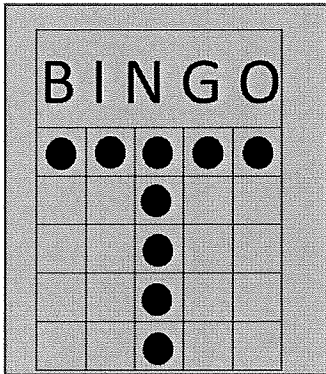

3PM Session

PACKAGES SELL FOR \$14 AND INCLUDE ALL MAIN GAMES.
PROGRESSIVE GAMES 4 & 9 SOLD SEPERATELY

GAME 1 \$2 PER CARD
BLUE BORDER (3 ON 1)
SMALL FRAME-
AS SHOWN
PRIZE 70% OF SALES

GAME 2 \$2 PER CARD
ORANGE BORDER (3 ON 1)
HARDWAY BINGO-
ANY DIRECTION
PRIZE 70% OF SALES

GAME 3 \$2 PER CARD
GREEN BORDER (3 ON 1)
LETTER "X"-
AS SHOWN
PRIZE 70% OF SALES

GAME 4 \$3 PER CARD
BLUE TINT (3 ON 1)
PROGRESSIVE "T" AS SHOWN. STARTS AT
25#S FOR \$100 AND INCREASES ONE
NUMBER EVERY OTHER SESSION AND 25%
OF SALES PER SESSION. CONSOLATION
50% OF SALES

GAME 5 \$2 PER CARD
YELLOW BORDER (3 ON 1)
BLOCK OF 8-
ANY DIRECTION
PRIZE 70% OF SALES

GAME 6 \$2 PER CARD
PINK BORDER (3 ON 1)
CRAZY LARGE KITE-
ANY DIRECTION
PRIZE 70% OF SALES

GAME 7 \$2 PER CARD
GREY BORDER (3 ON 1)
STRAIGHT AND 4 CORNERS-
STRAIGHT ANY DIRECTION
PRIZE 70% OF SALES