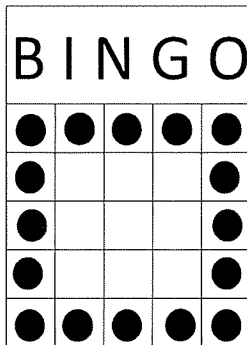

GAME 3 \$2 PER CARD
GREEN BORDER (3 ON 1)
LETTER "X"-
AS SHOWN
PRIZE 70% OF SALES

GAME 4 \$3 PER CARD
BLUE TINT (3 ON 1)
PROGRESSIVE "T" AS SHOWN. STARTS AT
25#S FOR \$100 AND INCREASES ONE
NUMBER EVERY OTHER SESSION AND 25%
OF SALES PER SESSION. CONSOLATION
50% OF SALES

GAME 5 \$2 PER CARD
YELLOW BORDER (3 ON 1)
BLOCK OF 8-
ANY DIRECTION
PRIZE 70% OF SALES

GAME 6 \$2 PER CARD
PINK BORDER (3 ON 1)
CRAZY LARGE KITE-
ANY DIRECTION
PRIZE 70% OF SALES

GAME 7 \$2 PER CARD
GREY BORDER (3 ON 1)
STRAIGHT AND 4 CORNERS-
STRAIGHT ANY DIRECTION
PRIZE 70% OF SALES