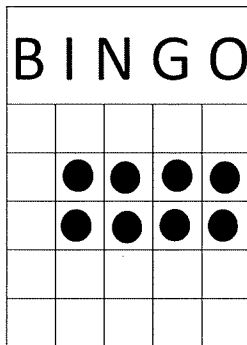

3PM Session

PACKAGES SELL FOR \$14 AND INCLUDE ALL MAIN GAMES.
PROGRESSIVE GAMES 4 & 9 SOLD SEPERATELY

GAME 1 \$2 PER CARD
BLUE BORDER (3 ON 1)
SMALL FRAME-
AS SHOWN
PRIZE 70% OF SALES

GAME 2 \$2 PER CARD
ORANGE BORDER (3 ON 1)
HARDWAY BINGO-
ANY DIRECTION
PRIZE 70% OF SALES

GAME 3 \$2 PER CARD
GREEN BORDER (3 ON 1)
LETTER "X"-
AS SHOWN
PRIZE 70% OF SALES

GAME 4 \$3 PER CARD
BLUE TINT (3 ON 1)
PROGRESSIVE "T" AS SHOWN. STARTS AT
25#S FOR \$100 AND INCREASES ONE
NUMBER EVERY OTHER SESSION AND 25%
OF SALES PER SESSION. CONSOLATION
50% OF SALES

GAME 5 \$2 PER CARD
YELLOW BORDER (3 ON 1)
BLOCK OF 8-
ANY DIRECTION
PRIZE 70% OF SALES

GAME 6 \$2 PER CARD
PINK BORDER (3 ON 1)
CRAZY LARGE KITE-
ANY DIRECTION
PRIZE 70% OF SALES

GAME 7 \$2 PER CARD
GREY BORDER (3 ON 1)
STRAIGHT AND 4 CORNERS-
STRAIGHT ANY DIRECTION
PRIZE 70% OF SALES