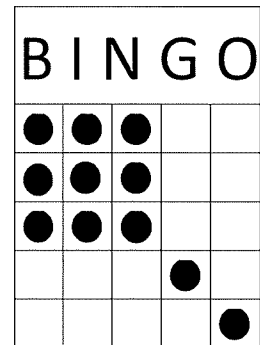

3PM Session

PACKAGES SELL FOR \$14 AND INCLUDE ALL MAIN GAMES.
PROGRESSIVE GAMES 4 & 9 SOLD SEPERATELY

GAME 1 \$2 PER CARD
BLUE BORDER (3 ON 1)
SMALL FRAME-
AS SHOWN
PRIZE 70% OF SALES

GAME 2 \$2 PER CARD
ORANGE BORDER (3 ON 1)
HARDWAY BINGO-
ANY DIRECTION
PRIZE 70% OF SALES

GAME 3 \$2 PER CARD
GREEN BORDER (3 ON 1)
LETTER "X"-
AS SHOWN
PRIZE 70% OF SALES

GAME 4 \$3 PER CARD
BLUE TINT (3 ON 1)
PROGRESSIVE "T" AS SHOWN. STARTS AT
25#S FOR \$100 AND INCREASES ONE
NUMBER EVERY OTHER SESSION AND 25%
OF SALES PER SESSION. CONSOLATION
50% OF SALES

GAME 5 \$2 PER CARD
YELLOW BORDER (3 ON 1)
BLOCK OF 8-
ANY DIRECTION
PRIZE 70% OF SALES

GAME 6 \$2 PER CARD
PINK BORDER (3 ON 1)
CRAZY LARGE KITE-
ANY DIRECTION
PRIZE 70% OF SALES

GAME 7 \$2 PER CARD
GREY BORDER (3 ON 1)
STRAIGHT AND 4 CORNERS-
STRAIGHT ANY DIRECTION
PRIZE 70% OF SALES