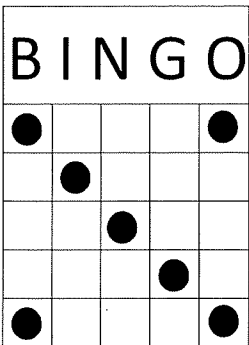

GAME 3 \$2 PER CARD
GREEN BORDER (3 ON 1)
LETTER "X"-
AS SHOWN
PRIZE 70% OF SALES

GAME 4 \$3 PER CARD
BLUE TINT (3 ON 1)
PROGRESSIVE "T" AS SHOWN. STARTS AT
25#S FOR \$100 AND INCREASES ONE
NUMBER EVERY OTHER SESSION AND 25%
OF SALES PER SESSION. CONSOLATION
50% OF SALES

GAME 5 \$2 PER CARD
YELLOW BORDER (3 ON 1)
BLOCK OF 8-
ANY DIRECTION
PRIZE 70% OF SALES

GAME 6 \$2 PER CARD
PINK BORDER (3 ON 1)
CRAZY LARGE KITE-
ANY DIRECTION
PRIZE 70% OF SALES

GAME 7 \$2 PER CARD
GREY BORDER (3 ON 1)
STRAIGHT AND 4 CORNERS-
STRAIGHT ANY DIRECTION
PRIZE 70% OF SALES