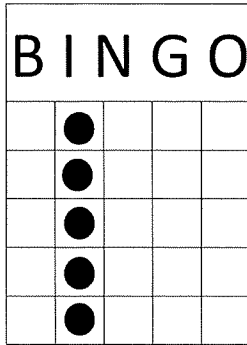

3PM Session

PACKAGES SELL FOR \$14 AND INCLUDE ALL MAIN GAMES.
PROGRESSIVE GAMES 4 & 9 SOLD SEPERATELY

GAME 1 \$2 PER CARD
BLUE BORDER (3 ON 1)
SMALL FRAME-
AS SHOWN
PRIZE 70% OF SALES

GAME 2 \$2 PER CARD
ORANGE BORDER (3 ON 1)
HARDWAY BINGO-
ANY DIRECTION
PRIZE 70% OF SALES

GAME 3 \$2 PER CARD
GREEN BORDER (3 ON 1)
LETTER "X"-
AS SHOWN
PRIZE 70% OF SALES

GAME 4 \$3 PER CARD
BLUE TINT (3 ON 1)
PROGRESSIVE "T" AS SHOWN. STARTS AT
25#S FOR \$100 AND INCREASES ONE
NUMBER EVERY OTHER SESSION AND 25%
OF SALES PER SESSION. CONSOLATION
50% OF SALES

GAME 5 \$2 PER CARD
YELLOW BORDER (3 ON 1)
BLOCK OF 8-
ANY DIRECTION
PRIZE 70% OF SALES

GAME 6 \$2 PER CARD
PINK BORDER (3 ON 1)
CRAZY LARGE KITE-
ANY DIRECTION
PRIZE 70% OF SALES

GAME 7 \$2 PER CARD
GREY BORDER (3 ON 1)
STRAIGHT AND 4 CORNERS-
STRAIGHT ANY DIRECTION
PRIZE 70% OF SALES